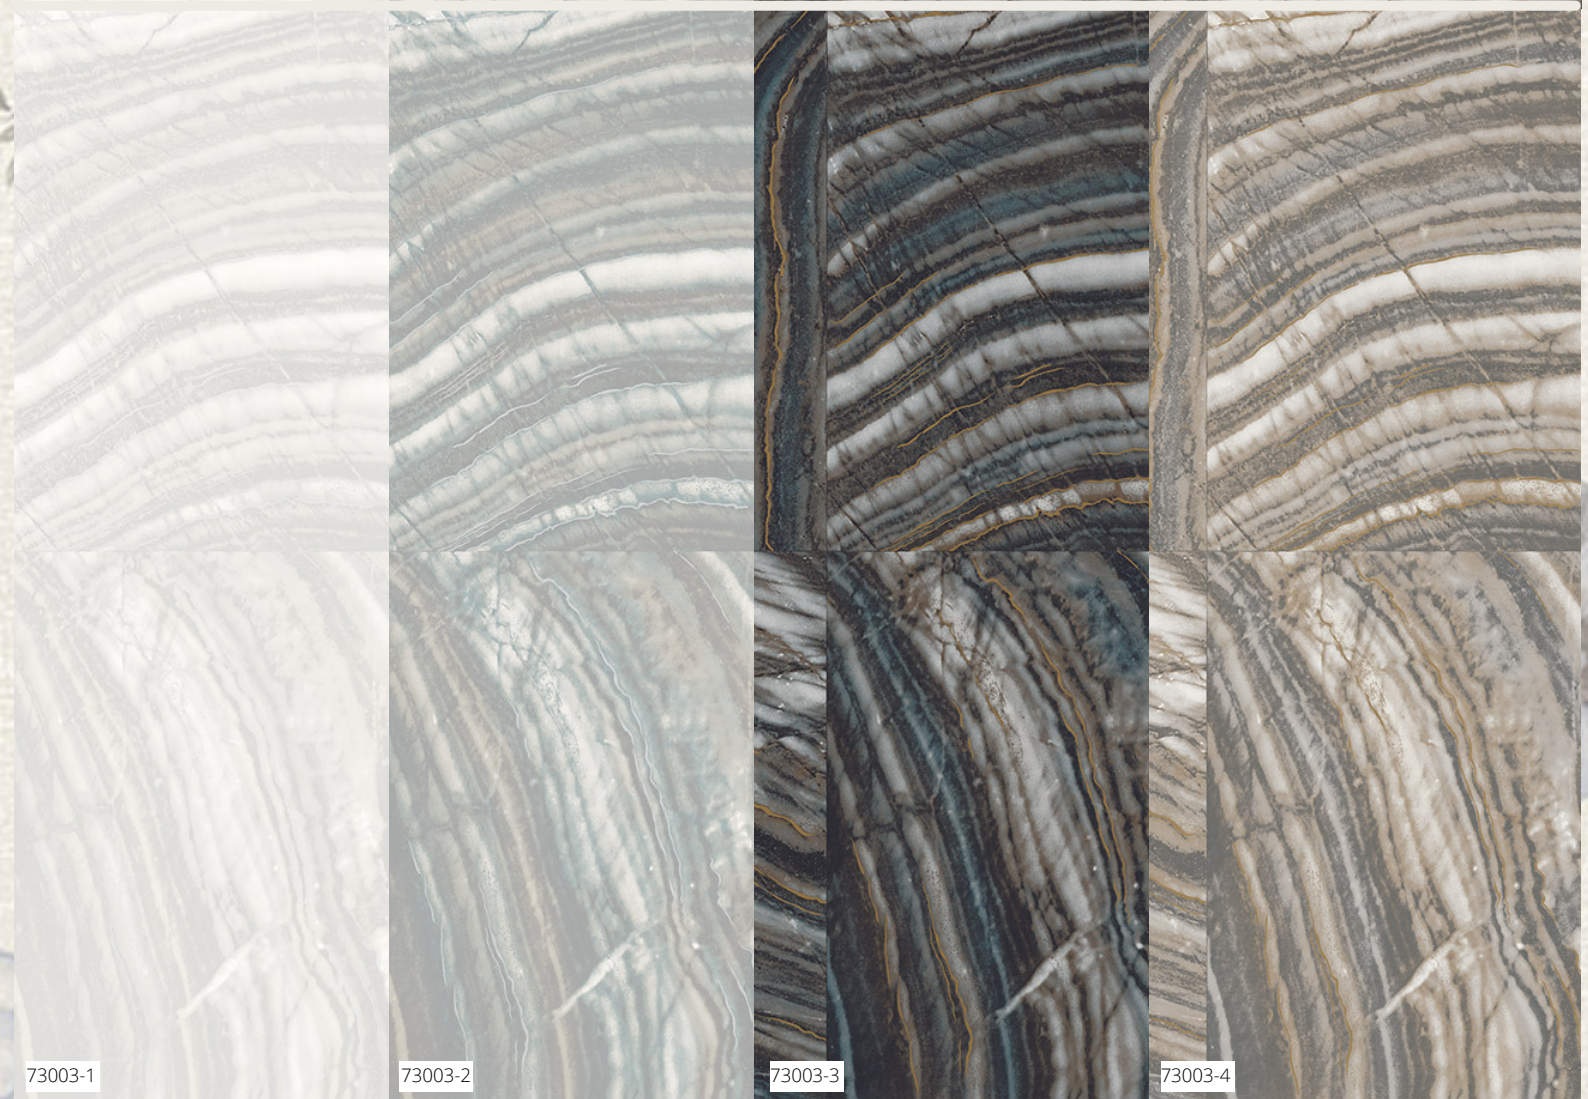

73003-1

73003-2

73003-3

73003-4