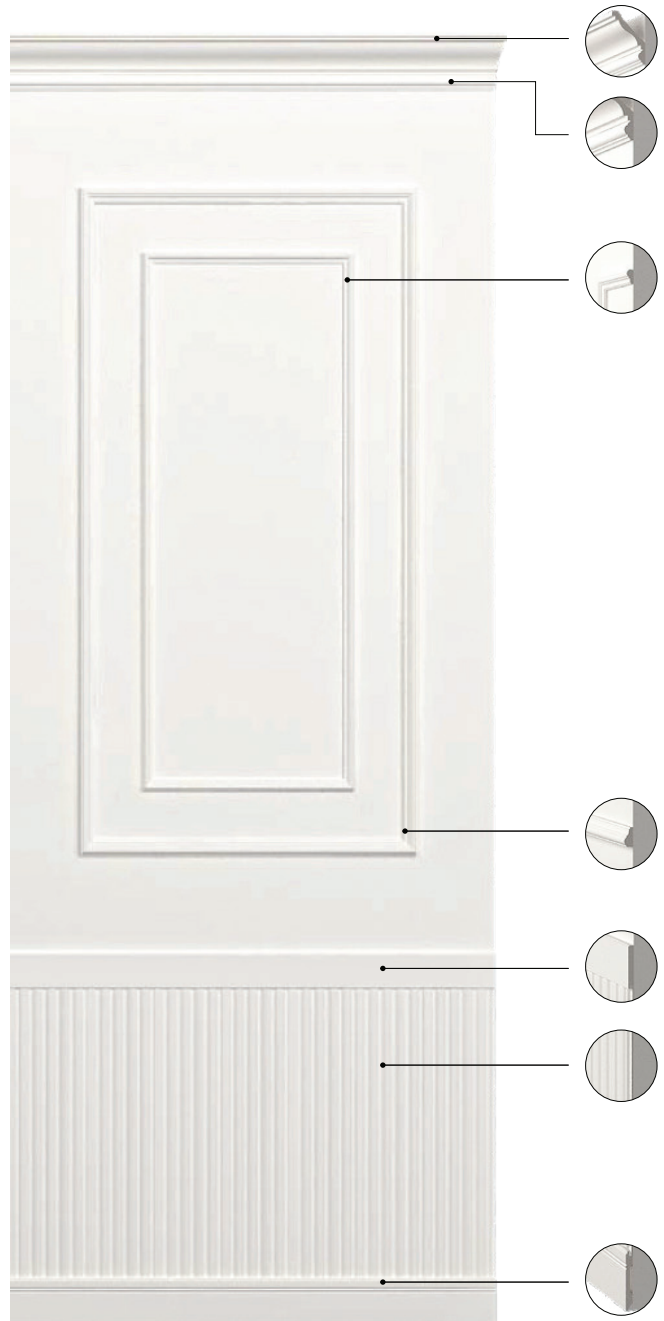

Charcoal & Decorative Moulding

SPECIAL FEATURES

Polystyrene moulding

Wood and MDF moulding are weak in moisture and deform easily while polystyrene moulding is free of deformation, warping or decay due to moisture making it perfect for diverse applications and spaces.

From modern style to classic

It provides for the application of diverse and unique designs by reproducing beautiful designs and antique wood texture on the polystyrene moulding. It also offers an excellent economic advantage over MDF or wood moulding in terms of price.

Eco-friendly

Polystyrene is used for beverage container, crisper of the fridge etc, since it complies with the food hygiene safety specification in accordance with the U.S. FDA. In particular, polystyrene is a recyclable, eco-friendly material suitable for interior molding, as it is excellent for insulation and moisture.