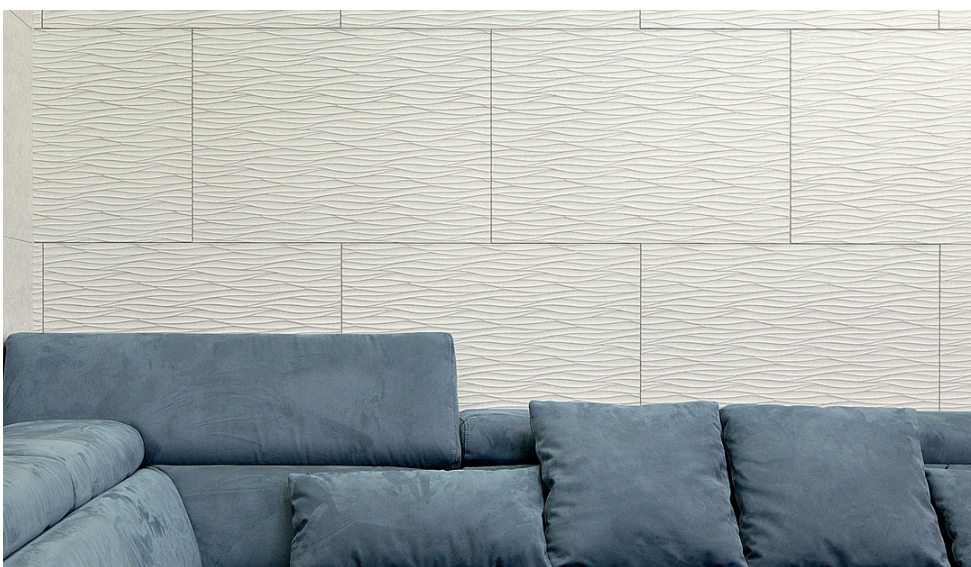

WOOD

Available Sizes

BJ1 (800 x 580 x 4mm) BJ3 (290 x 290 x 4 mm)

BJ2 (580 x 290 x 4mm)